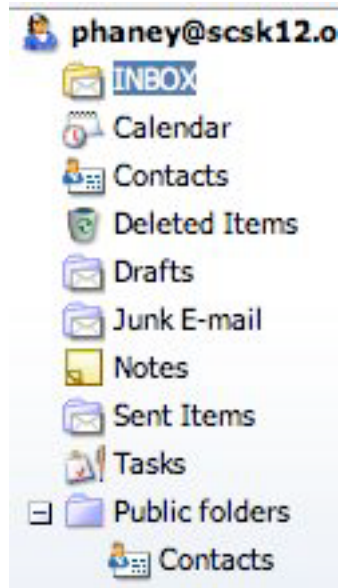

Finding scsk12.org Email Addresses

1. Log on to webmail at <https://mail.scsk12.org>. You will have to accept the certificate - just accept the temporary certificate for this one session. Put in your user name (i.e. phaney) and your email password to login.

2. Once you have logged in to your account, click on the plus side in front of the Public folders to see the Contacts.