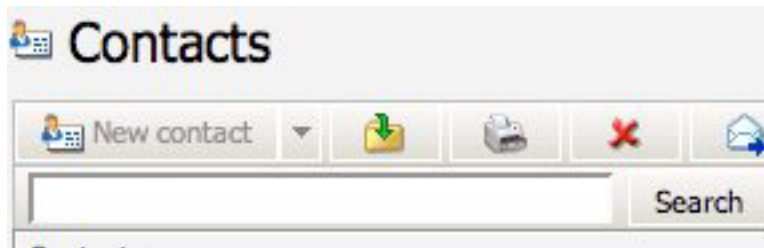

3. In the box to the right, you will see the names and email addresses for all scsk12.org accounts. In the Search box above the list, type the name of the person whose address for which you are looking and click Search.